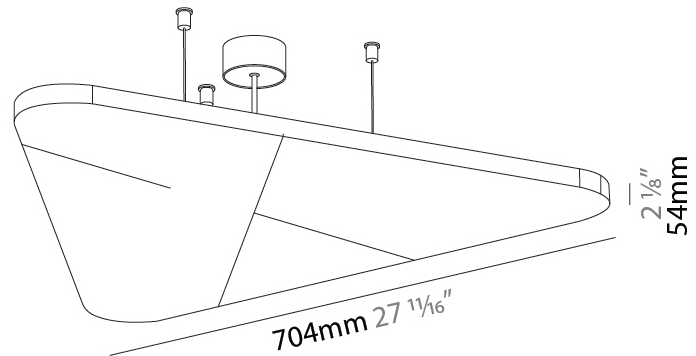

GENERAL

Series: Victory Acoustic Light Panel
Brand: Prolicht
Division: Architectural
Mounting Type: Suspension
Mounting Location: Ceiling
Subcategory: Acoustic

PHYSICAL

Shape: Abstract
Length (mm): 792
Length (in): 31 ⁷/₁₆
Width (mm): 704
Width (in): 27 ¹¹/₁₆
Height (mm): 54
Height (in): 2 ¹/₈
Light Distribution: Indirect
Fixture Finish: SSR / BKV / CWI / CRY / HAB / UFT / ITA / RUA / FTG / MYG / LOD / PUS / FRO / FUP / KIA / POP / BLS / SPG / MEY / GOH / GUM / CHC / COM / ABZ / JAG / OBR / MOS / ROR
Accent Finish: ANC / ASH / BNA / BTC / BZE / CEL / EGG / EVG / FOG / FOS / FST / FUA / IRI / IRO / KHA / LIC / LIM / MER / MSN / MUS / ONX / PEA / PLU / POL / PPY / RAY / ROY / RST / STE / SWD / TAN / TAU
Fixture Material: Aluminum
Cable Details: 2 000mm / 78 3/4" or 6 000mm / 236 1/4" Transparent Cable

ELECTRICAL

Lamp Type: LED (Zhaga Standard)
Input Wattage (W): 10
Total Output Wattage (W): 9.1
Dimming: Non-Dimmable
Driver Included: Yes
Driver Location: Integrated
Driver Type: Constant Current - Universal
Driver Class: Class 2
Input Voltage (V): 120 - 277

LED

Color Temperature (°K): 2700 / 3000 / 3500 / 4000
Max. Delivered Lumen (lm): 701 / 708 / 730 / 751
Nominal Lumen (lm): 855 / 864 / 890 / 916
CRI: >90 CRI
Lamp Life (hrs): 50000

OPTICAL

RATINGS AND CERTIFICATIONS

Certified By: CSA Certified to UL and CSA Standards
IP rating: IP20